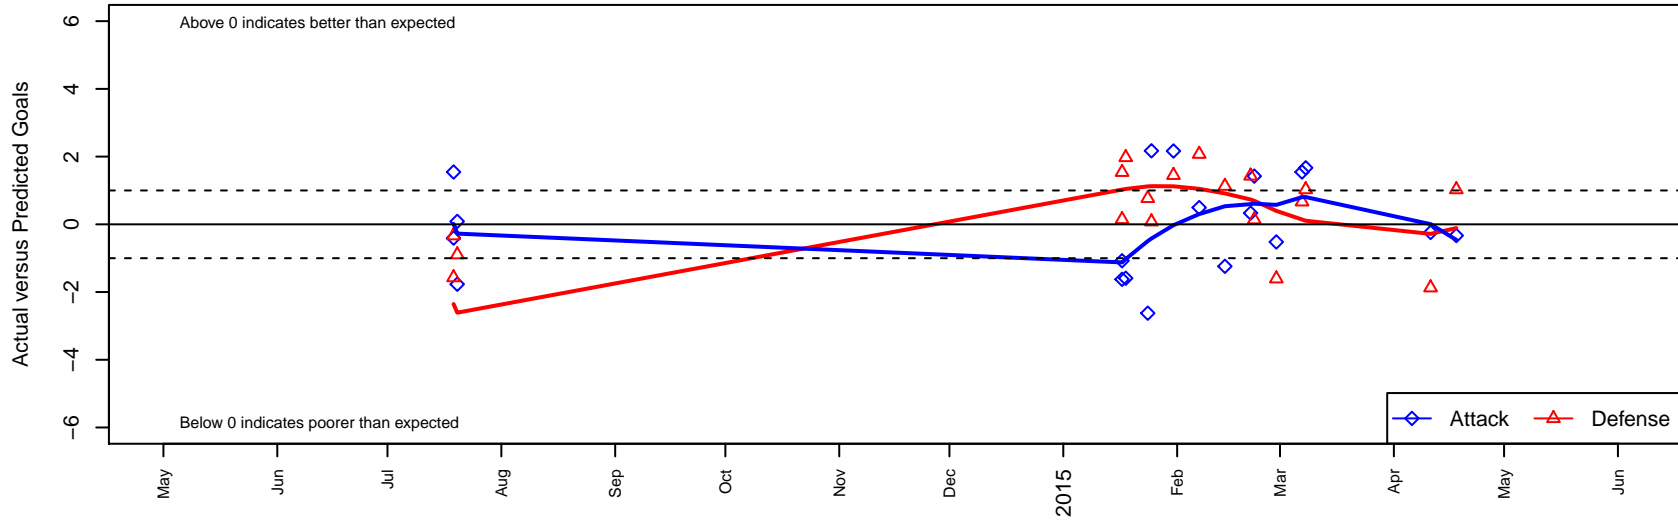

Westside Timbers Samba G99

Westside Timbers
 Beaverton, OR
 G99 total strength=1268
 attack=5.99 defense=4.29
 spr league = Win OYS G99 Div 1

alt names used:
 WT G99 Samba
 WT G99 Samba (OR)
 Westside Timbers G99 Samba
 Westside Timbers G99 Samba

Venues played:
 2014 Beaverton Cup GU15 Silver
 2014 PacNW Winter Classic Premier II U15
 2014 Win OYS G99 Division 1
 2014 OYS Presidents Cup G99

Westside Timbers Samba G99
 Dots are actual minus expected GF (blue circles) and GA (red triangles).
 Blue line is smoothed change in attack strength. Red is smoothed change in defense strength.

**attack and defense variance (black dot)
relative to other teams
and top 10 in region**

**attack and defense rating
relative to others at age
and all opponents in last 13 months**

**attack and defense rating
relative to others at age
and all opponents in last 13 months**

Performance relative to 13 month average

Performance relative to 13 month average

Distribution of opponents
 Red = Lose zone, Blue = Win zone, Green = Even
 Black line separates win/lose zones

lot. A=Neither has attack advantage, B=Opponent has both attack and defense advantage, C=Opponent has both attack and defense disadvantage, D=Both have